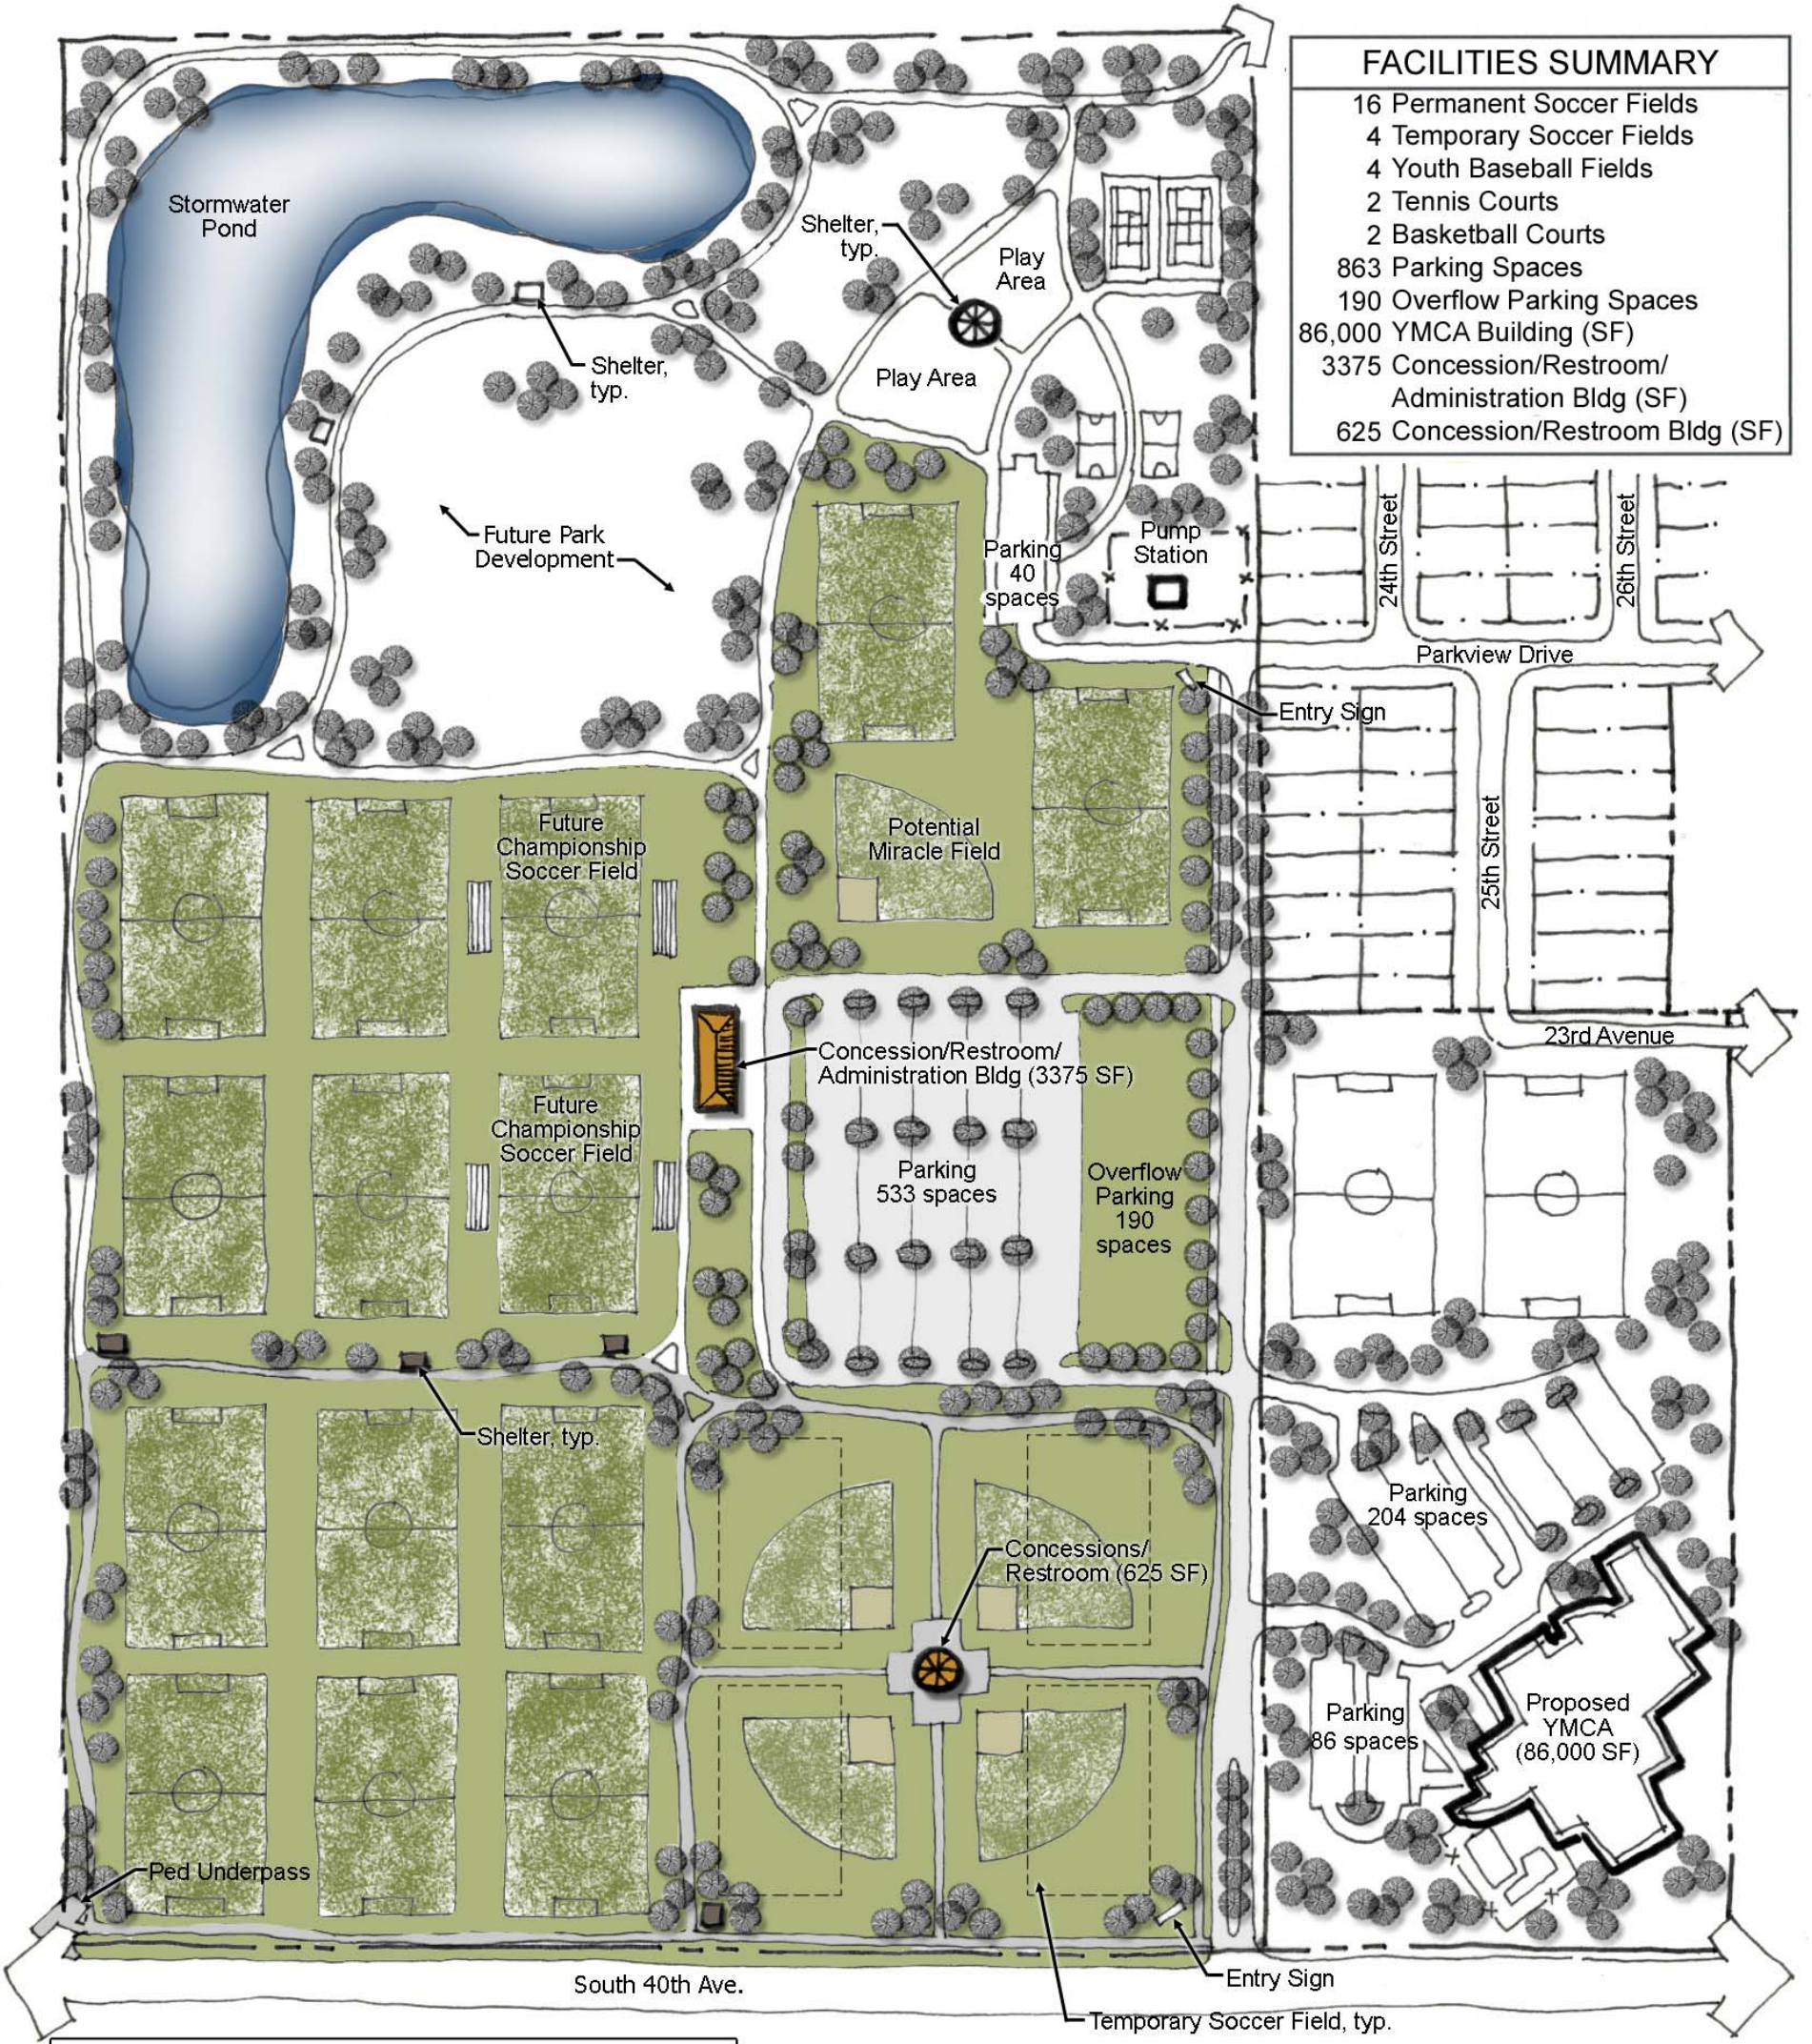

Photos courtesy of the National Miracle League Association www.miracleleague.com

SOUTH SIDE REGIONAL PARK - PROPOSED MIRACLE FIELD CONCEPTUAL PLAN
CITY OF MOORHEAD, MINNESOTA

April 16, 2009

FACILITIES SUMMARY	
16	Permanent Soccer Fields
4	Temporary Soccer Fields
4	Youth Baseball Fields
2	Tennis Courts
2	Basketball Courts
863	Parking Spaces
190	Overflow Parking Spaces
86,000	YMCA Building (SF)
3375	Concession/Restroom/ Administration Bldg (SF)
625	Concession/Restroom Bldg (SF)

LEGEND	
	Current Park Facilities
	Planned Facilities
	Future Construction (funding dependent)